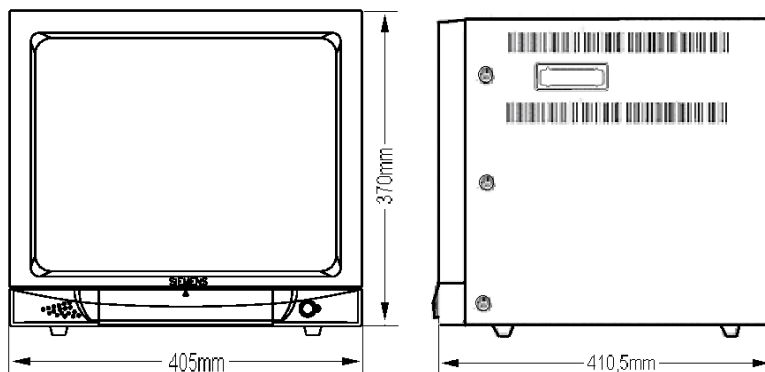

## 17" (44 cm) Colour Video Monitor

CMCC1725

- High Performance
- A range that meets requirements of middle and standard applications
- NTSC / PAL auto-sensing
- CE & UL Approval
- Sturdy metal case
- Easy carry handles

## Dimension drawings

### Specifications

TV Standard	PAL / NTSC (automatic scanning)
Cathode Ray Tube	Visible approx. 17" or 44 cm
Horizontal resolution	≥ 700 lines
H/V frequency	15.625 kHz/50 Hz (PAL) or 15.750 kHz/60 Hz (NTSC)
Video input signal	1 Vp-p
Video input	Two (looping BNC)
Video termination	High impedance or 75 Ohm termination switches on rear panel
Audio input	Two (looping RCA)
Y/C input	One (looping Din 4 Pin)
Power Switch	On/Off push button
Contrast control	Rotary potentiometer
Brightness control	Rotary potentiometer
Colour control	Rotary potentiometer
Sharpness control	Rotary potentiometer
Volume control	Rotary potentiometer
Tint control	Rotary potentiometer (NTSC only)
Linearity	H: 10 % V: 10 %
Temperature range	Operation 0 – 50 °C
Humidity range	Operation 10 – 85 %
Case material	Steel
Unit dimensions	405 x 370 x 410.5 mm (15.9" x 14.6" x 16.4")
<b>Electrical</b>	
Input voltage	100 – 240 VAC 50 - 60 Hz
Power consumption	72 W
<b>Approvals</b>	
UL Approval	UL60950
FCC Approval	FCC part 15, Subpart B
CE Approval	EN 55022:1998, EN 61000-3-2:2000

## Details for ordering

Type	Part No.	Designation	Weight
CCMC1725	2GF3134-8AA	Colour video monitor 17" / 44 cm 100 – 240 VAC 50 - 60 Hz	19.4 kg